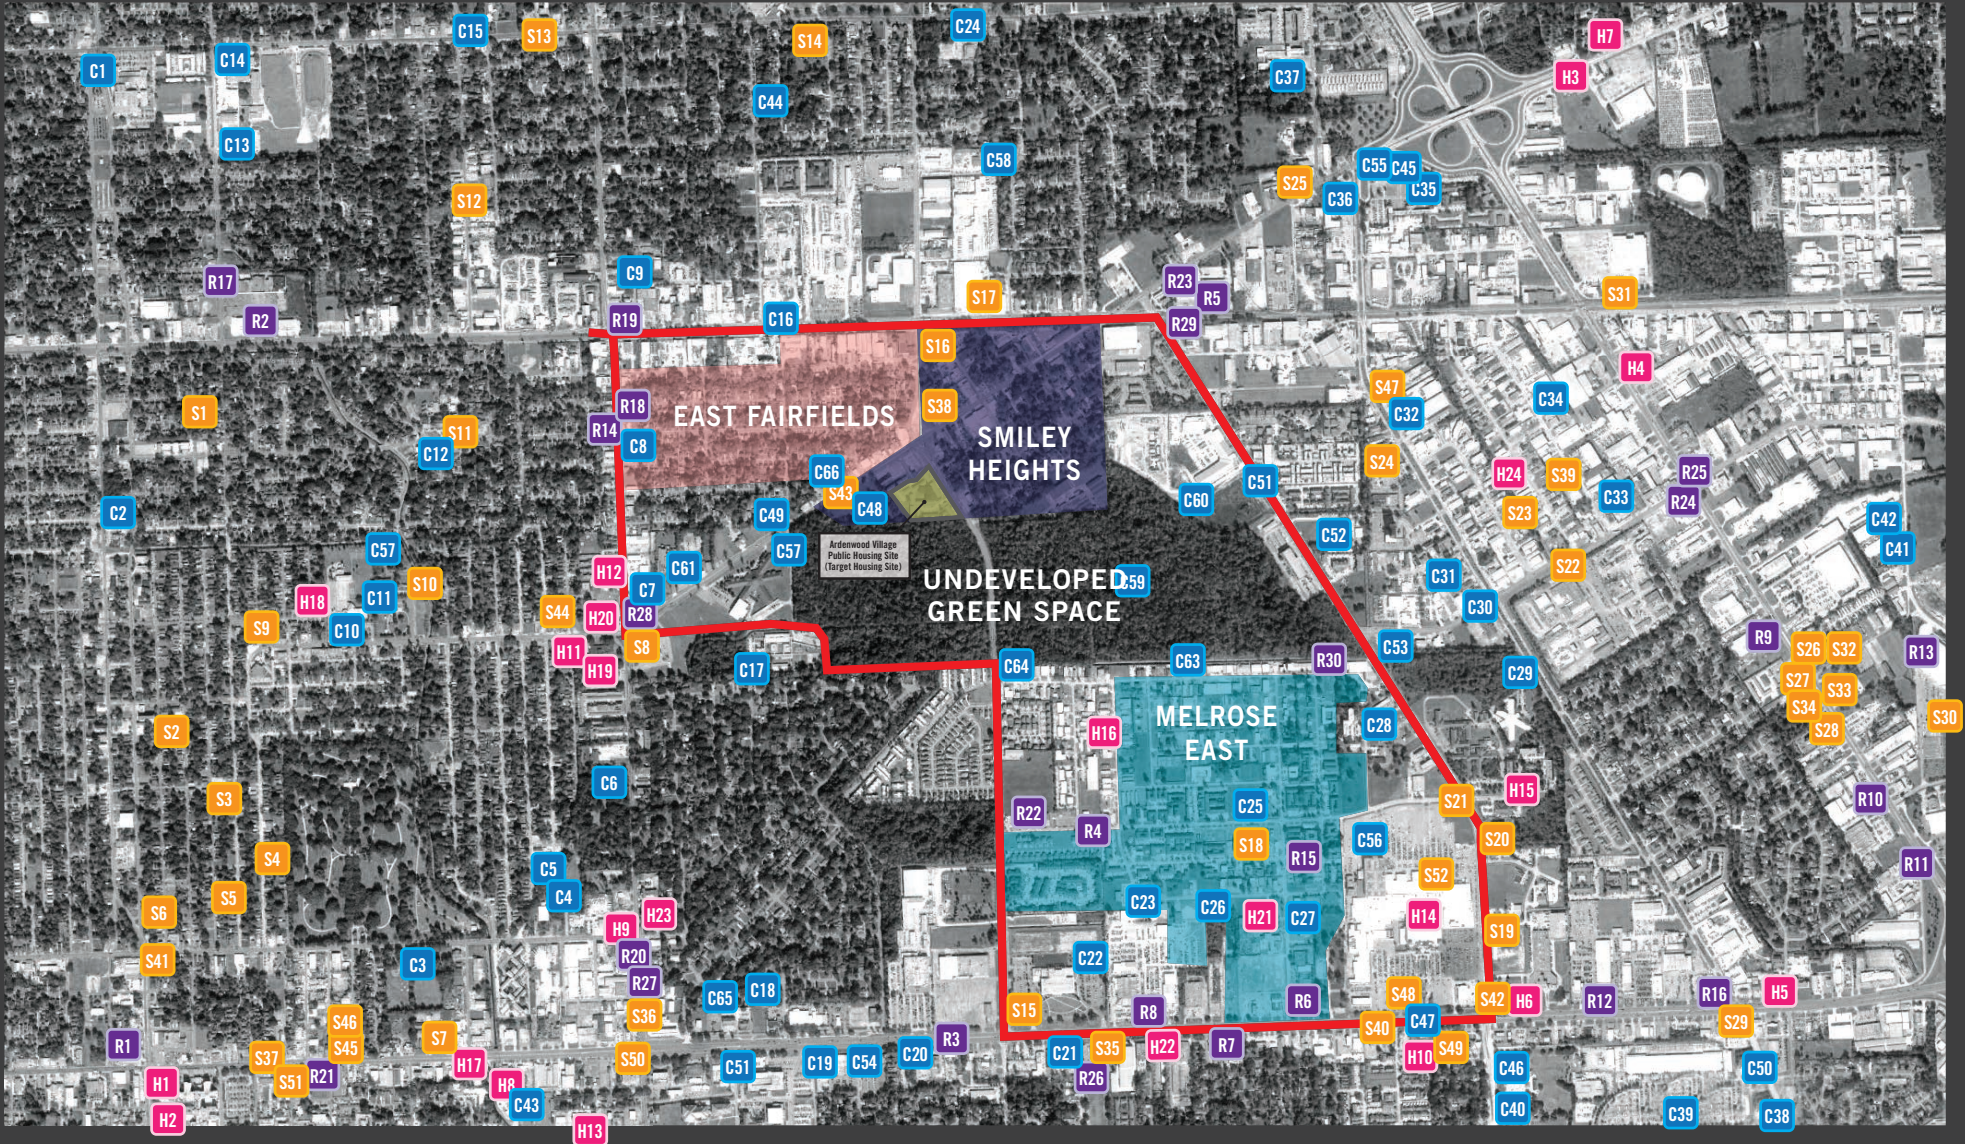

CIVIC/COMMUNITY			SERVICES		RETAIL		HEALTHCARE	
childcare	culture	government	job center	licensed senior care	supermarket	farmer's market	fitness center	emergency medical
rec center	police/fire	social services	naml	church	convenience store	clothing	pharmacy	center
entertainment	library	non-profit	restaurant/cafe				medical office	optometrist
education	public park	universities	laundry/drycleaning				clinic	dentist
head start	post office	colleges	gym/healthclub				hospital	physical therapy